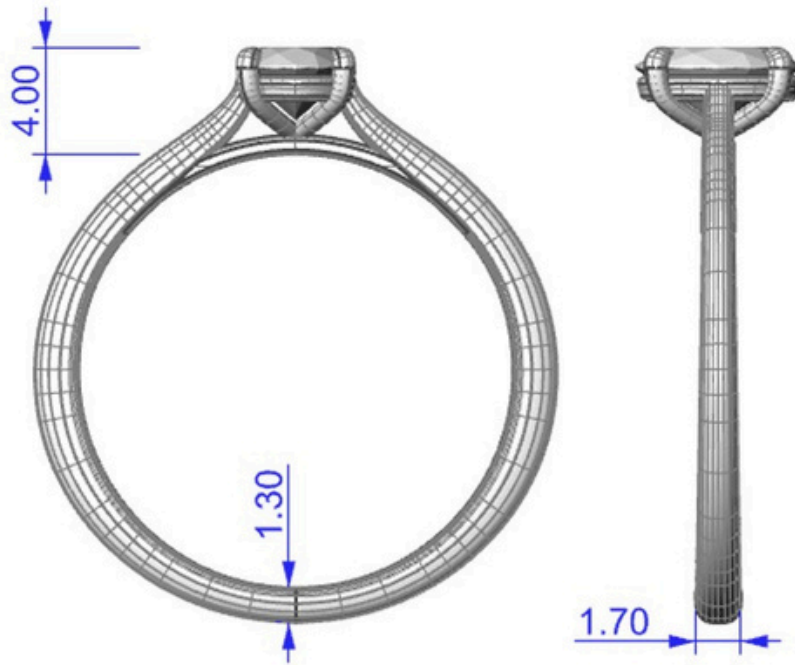

LR260206

Rosegold 10k
estWeight = 1.9gr
RingSize = 12

Oval 0.52ct
(6.25 X 4.44 X 2.78mm)

CUSTOMER 180038