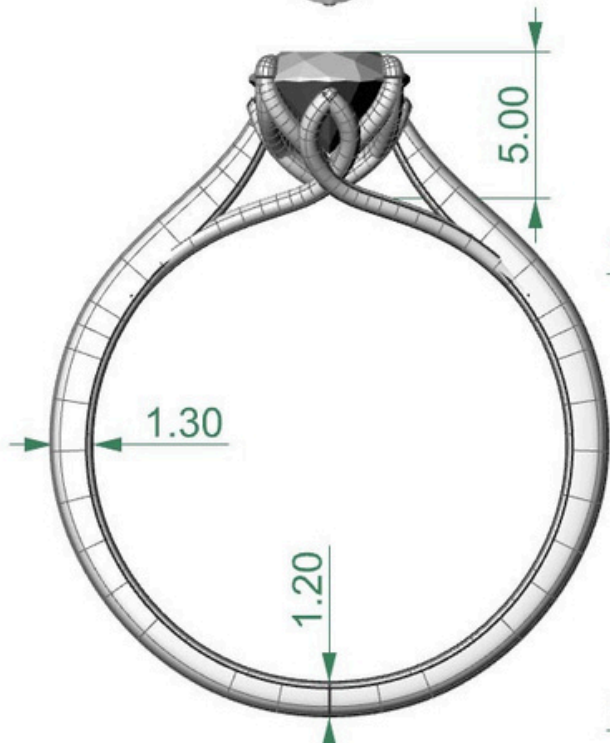

LR260411

WhiteGold18k
estWeight = 2.5gr
RingSize = 8

Oval 1.01ct
(8.15x5.48x3.50mm)

Blue Topaz 1.25mm

CUSTOMER 180069