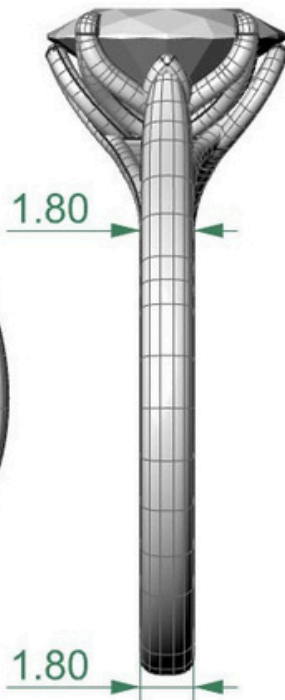

LR260411

WhiteGold18k
estWeight = 2.5gr
RingSize = 8

Oval 1.01ct
(8.15x5.48x3.50mm)

Blue Topaz 1.25mm

CUSTOMER 180069