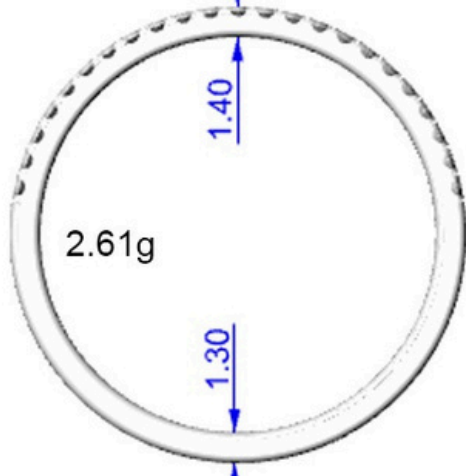

LR26022202

WhiteGold 18K
Est ± 5.45g
RingSize : 14

Stone:
Center RD. 1.03ct
6.56-6.60x3.91mm
Rd. 46 @ 0.005ct (1.05mm)

CUSTOMER 180070