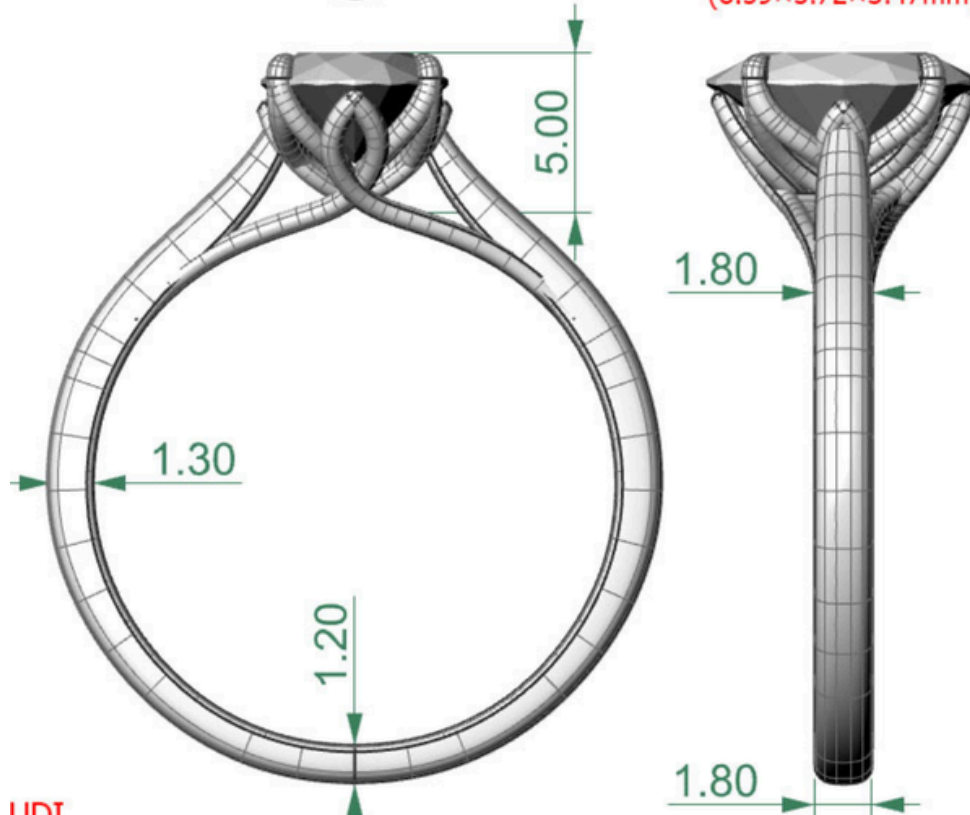

**LR260227**

Rosegold18k  
estWeight = 3gr  
RingSize = 11.5

Oval 1.05ct  
(8.59×5.72×3.47mm)

INT

**CUSTOMER 180047**