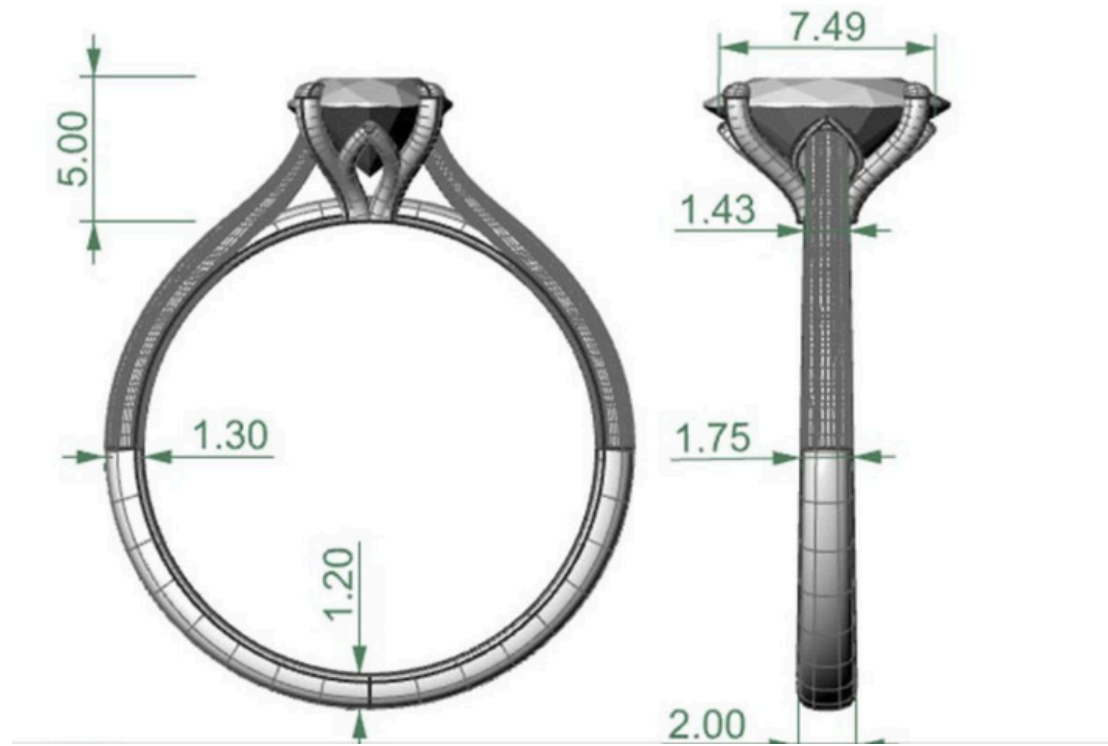

LR260229

whitegold18k
estWeight = 2.8gr
RingSize = 12

Oval 1.07ct
(8.56×5.83×3.48mm)

CUSTOMER 180050