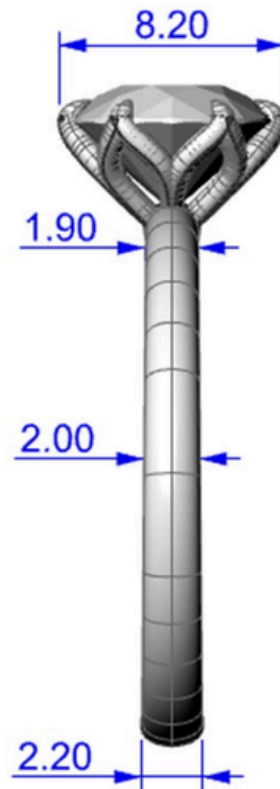

YellowGold 14K
Est ± 2.92g
RingSize = 13

Diamond:
Center Rd. 1.5ct
(7.29-7.35x4.55mm)

CUSTOMER 180066