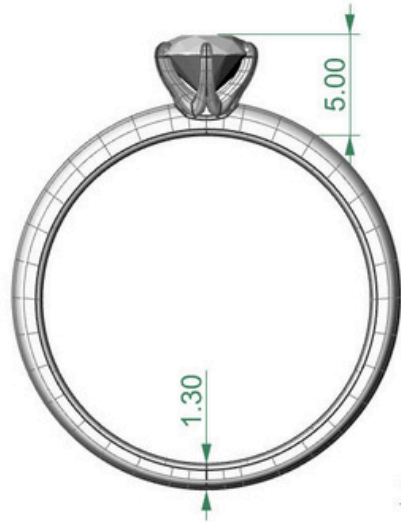

**LR260209**

whitegold18k  
estWeight = 2.2gr  
RingSize = 12

Round 0.5ct  
(5.13-5.15x3.10mm)

**CUSTOMER 180040**