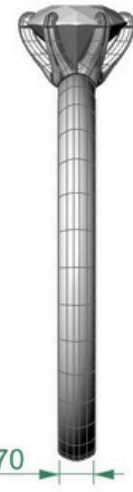

**LR260209**

whitegold18k  
estWeight = 2.2gr  
RingSize = 12

Round 0.5ct  
(5.13-5.15x3.10mm)

**CUSTOMER 180040**